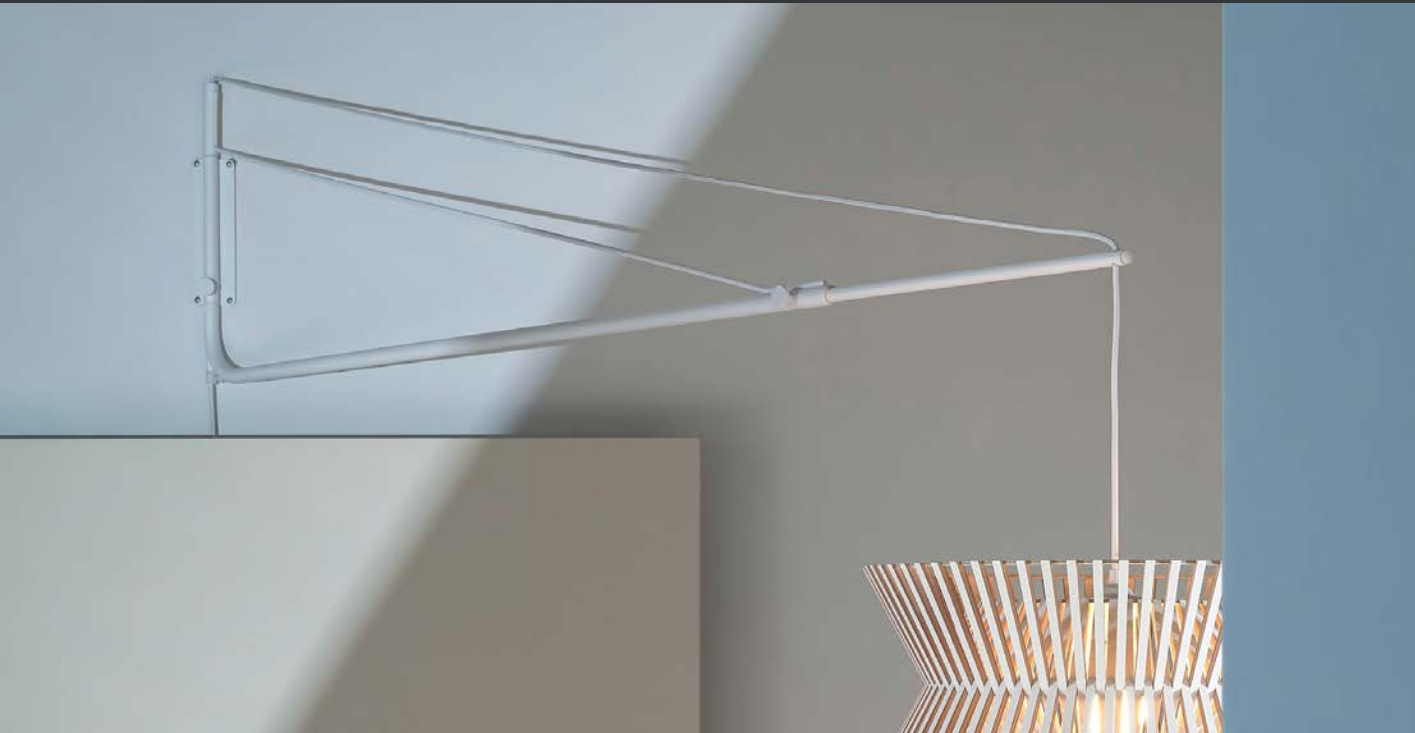

VARI 1000

INVENTARIO

● White	0
● Black	1

2,354,000
IVA INCLUIDO