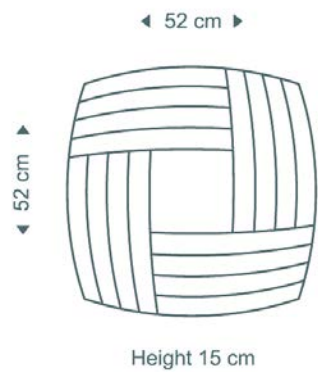

KUULTO 9100

INVENTARIO

● Natural birch	0
● White laminated	0
● Black laminated	0
● Walnut veneer	0

3,617,900

WALNUT 3,979,690

IVA INCLUIDO