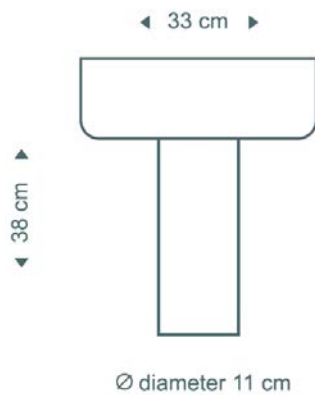

TEELO 8020

INVENTARIO

● Natural birch	3
● Walnut veneer	0

2,043,800
IVA INCLUIDO