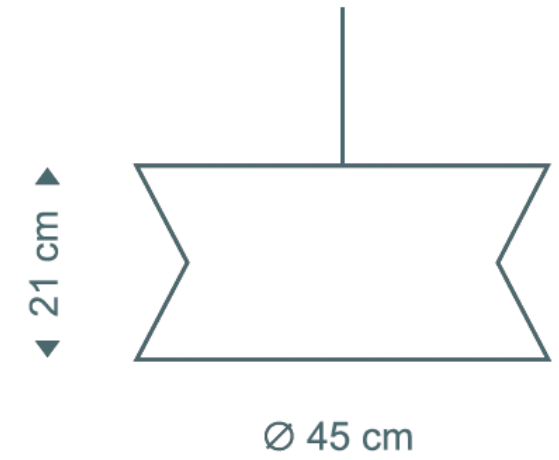

KONTRO 6000

INVENTARIO

● Natural birch	0
● White laminated	0
● Black laminated	0
● Walnut veneer	0

3,256,000

WALNUT 3,581,600

IVA INCLUIDO