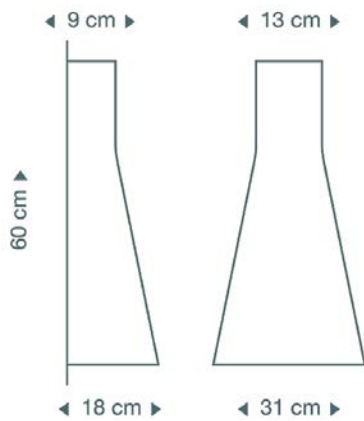

SECTO SMALL 4231

INVENTARIO

● Natural birch	1
● White laminated	0
● Black laminated	0
● Walnut veneer	0

1,804,000 IVA
INCLUIDO