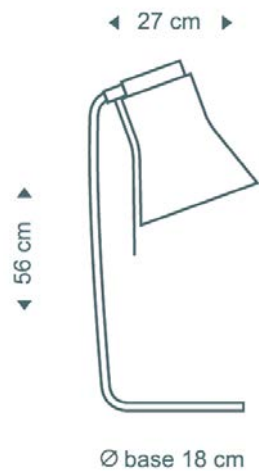

PETITE 4620

INVENTARIO

● Natural birch	0
● White laminated	0
● Black laminated	0
● Walnut veneer	1

3,223,000

WALNUT 3,545,300

IVA INCLUIDO