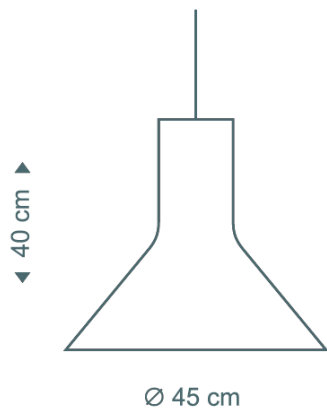

PUNCTO 4203

INVENTARIO

● Natural birch	0
● White laminated	1
● Black laminated	6
● Walnut veneer	3

2,904,000

WALNUT 3,194,400

IVA INCLUIDO