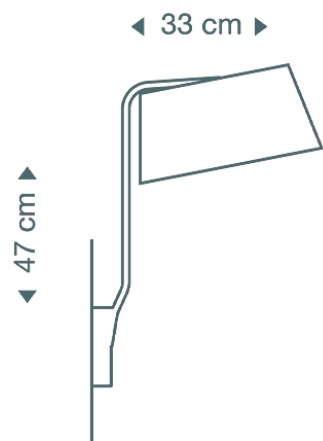

OWALO 7030

base Ø 11,5 cm