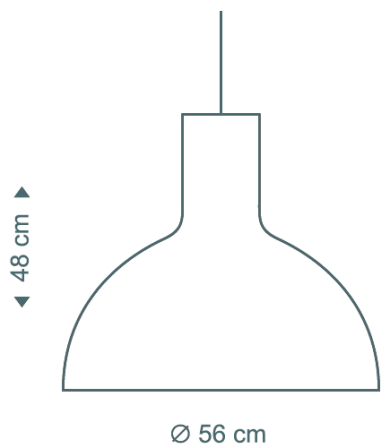

VICTO 4250

INVENTARIO

● Natural birch	5
● White laminated	0
● Black laminated	4
● Walnut veneer	3

3,883,000

WALNUT 4,271,300

IVA INCLUIDO