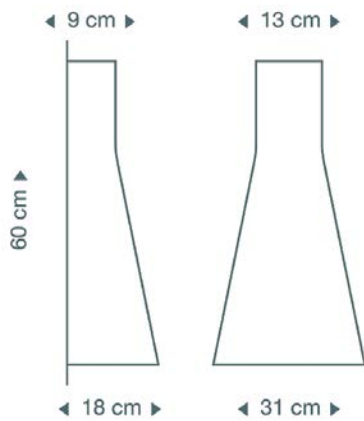

SECTO 4230

INVENTARIO

● Natural birch	1
● White laminated	0
● Black laminated	0
● Walnut veneer	0

1,914,000

WALNUT 2,105,400

IVA INCLUIDO