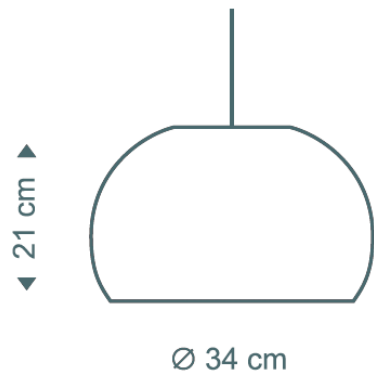

ATTO 5000

INVENTARIO

● Natural birch	0
● White laminated	0
● Black laminated	0
● Walnut veneer	0

3,223,000

WALNUT 3,545,300

IVA INCLUIDO