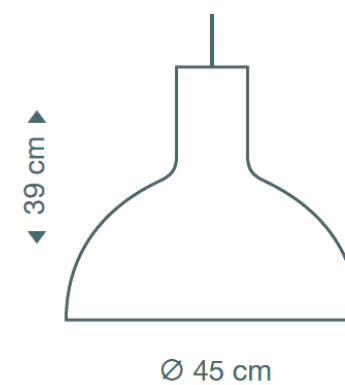

VICTO 4251

INVENTARIO

● Natural birch	0
● White laminated	0
● Black laminated	0
● Walnut veneer	0

3,515,000

IVA INCLUIDO