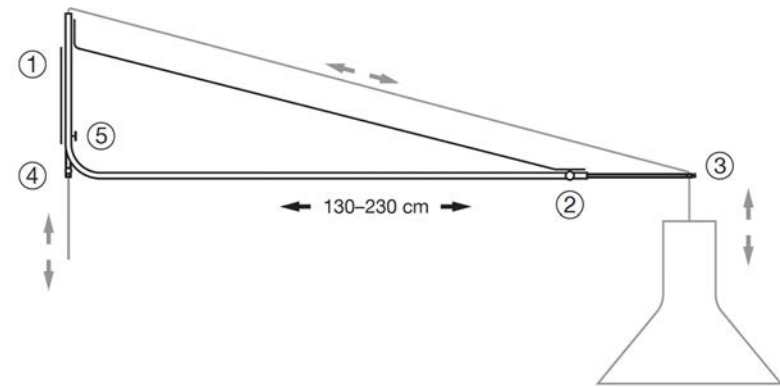

VARI 1000

INVENTARIO

● White	0
● Black	1

2,354,000
IVA INCLUIDO