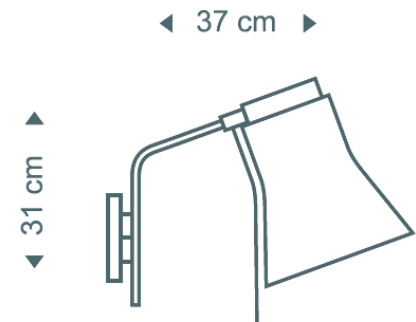

## INVENTARIO

● Natural birch	1
● White laminated	0
● Black laminated	0
● Walnut veneer	0

2,244,000

WALNUT 2,468,400

IVA INCLUIDO

Ø base 1,2 x 8,4 cm  
(direct all mount version 10 cm)