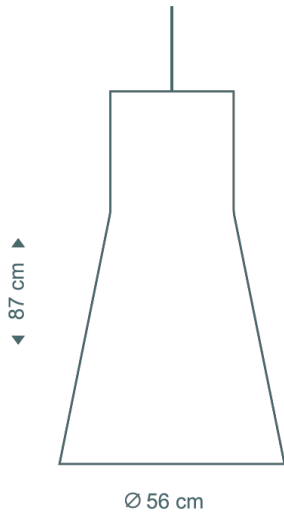

MAGNUM 4202

INVENTARIO

● Natural birch	0
● White laminated	0
● Black laminated	0
● Walnut veneer	0

4,944,500
IVA INCLUIDO